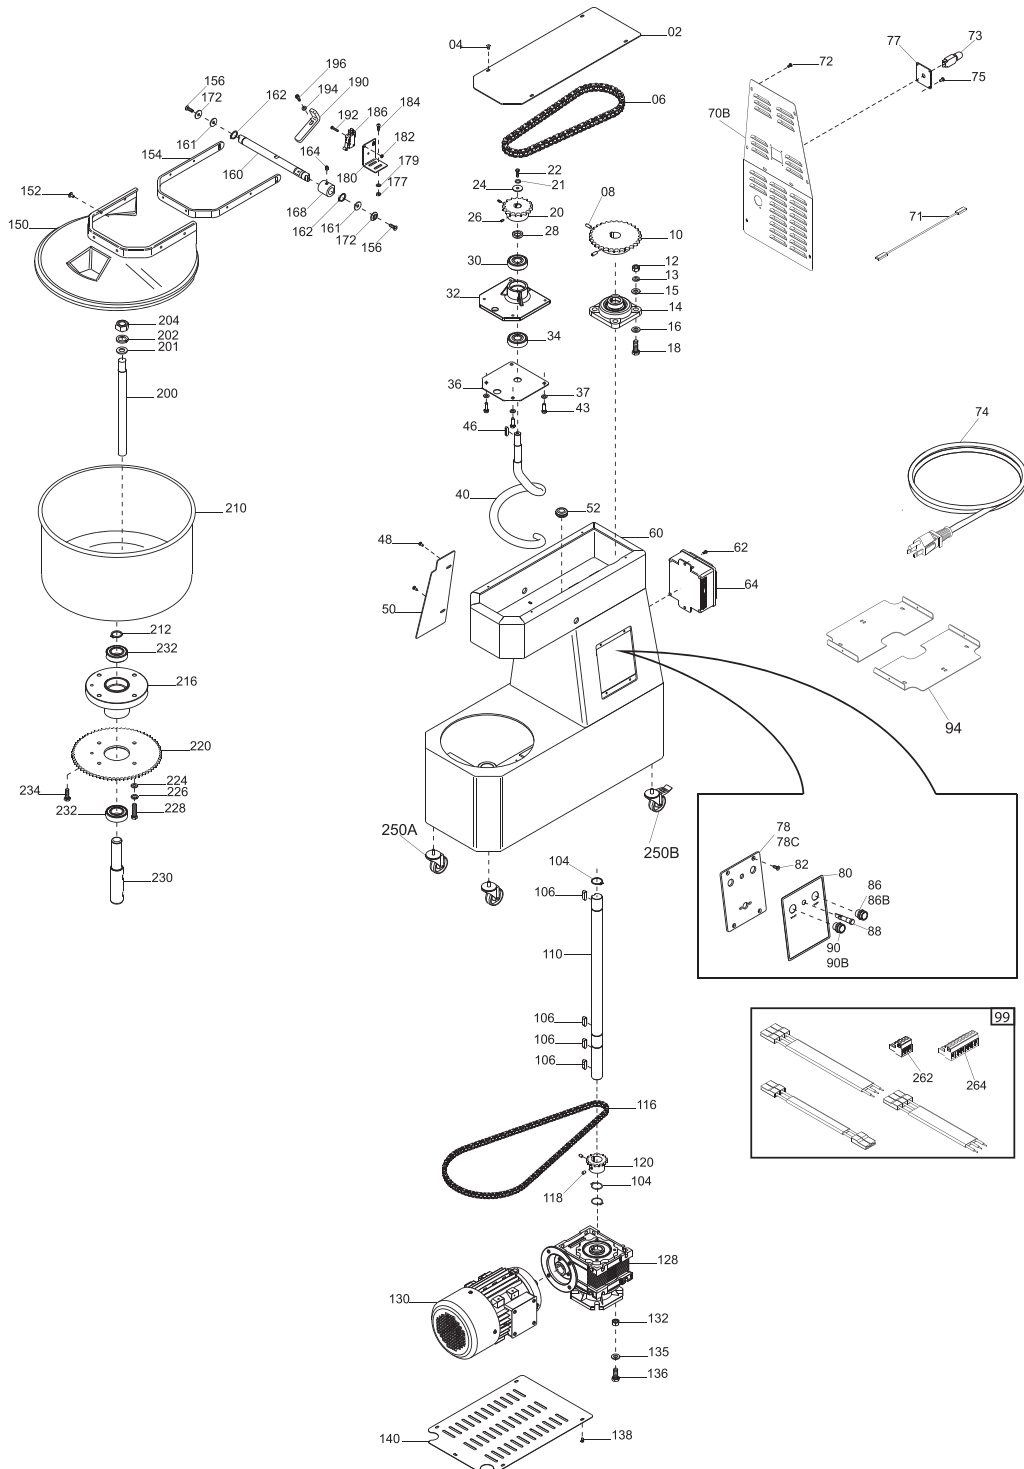

Parts Breakdown

Model MX-IT-0020-F 45417